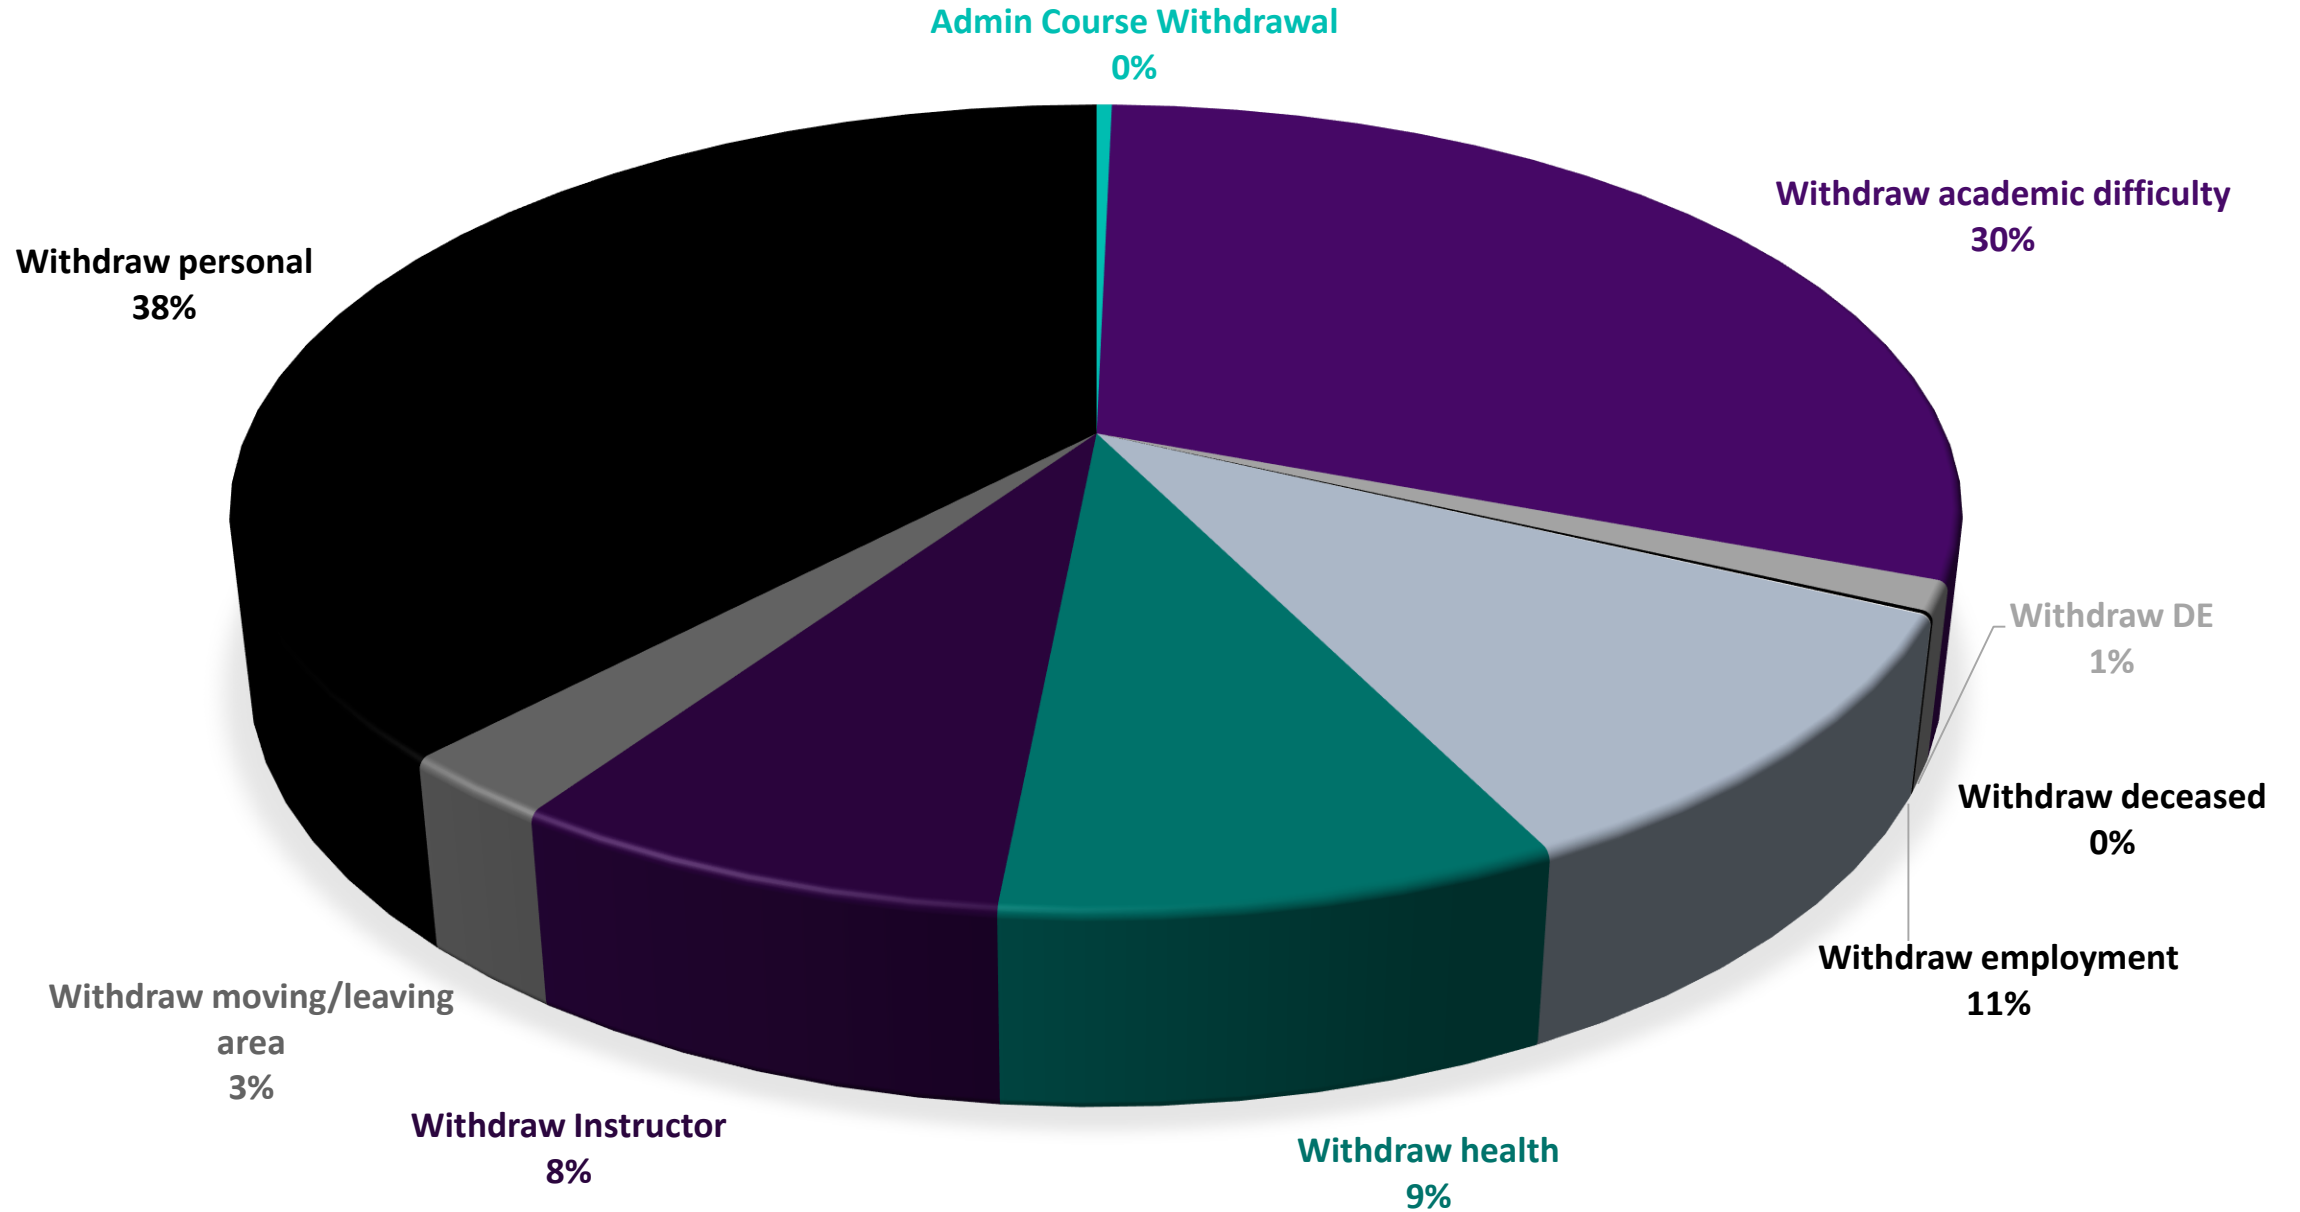

Student Withdrawals – Fall 2020

3,247 Withdrawals

2127 Unique individuals

Age Range: 16-71

63% Female

STUDENTS WHO WITHDREW DURING FALL 2020

FSW

WITHDRAW REASON

WITHDRAW REASON - FSW

Course withdraws by subject
Fall 2021

Course	Withdraws
MAT 0057	41
MAT 1033	249
MAT 1100	39

62% female
Age Range: 16-56

Course	Withdraws
ENC 0022	6
ENC 1101	177
ENC 1102	73
ENC 1130	7

61% female

Age Range: 16-53

ENC Withdraw Reason

WITHDRAW REASON - ENC

WITHDRAW REASON - FSW

Course	Withdraws
SLS 1301	2
SLS 1331	2
SLS 1515	133

54% female

Age Range: 16-47