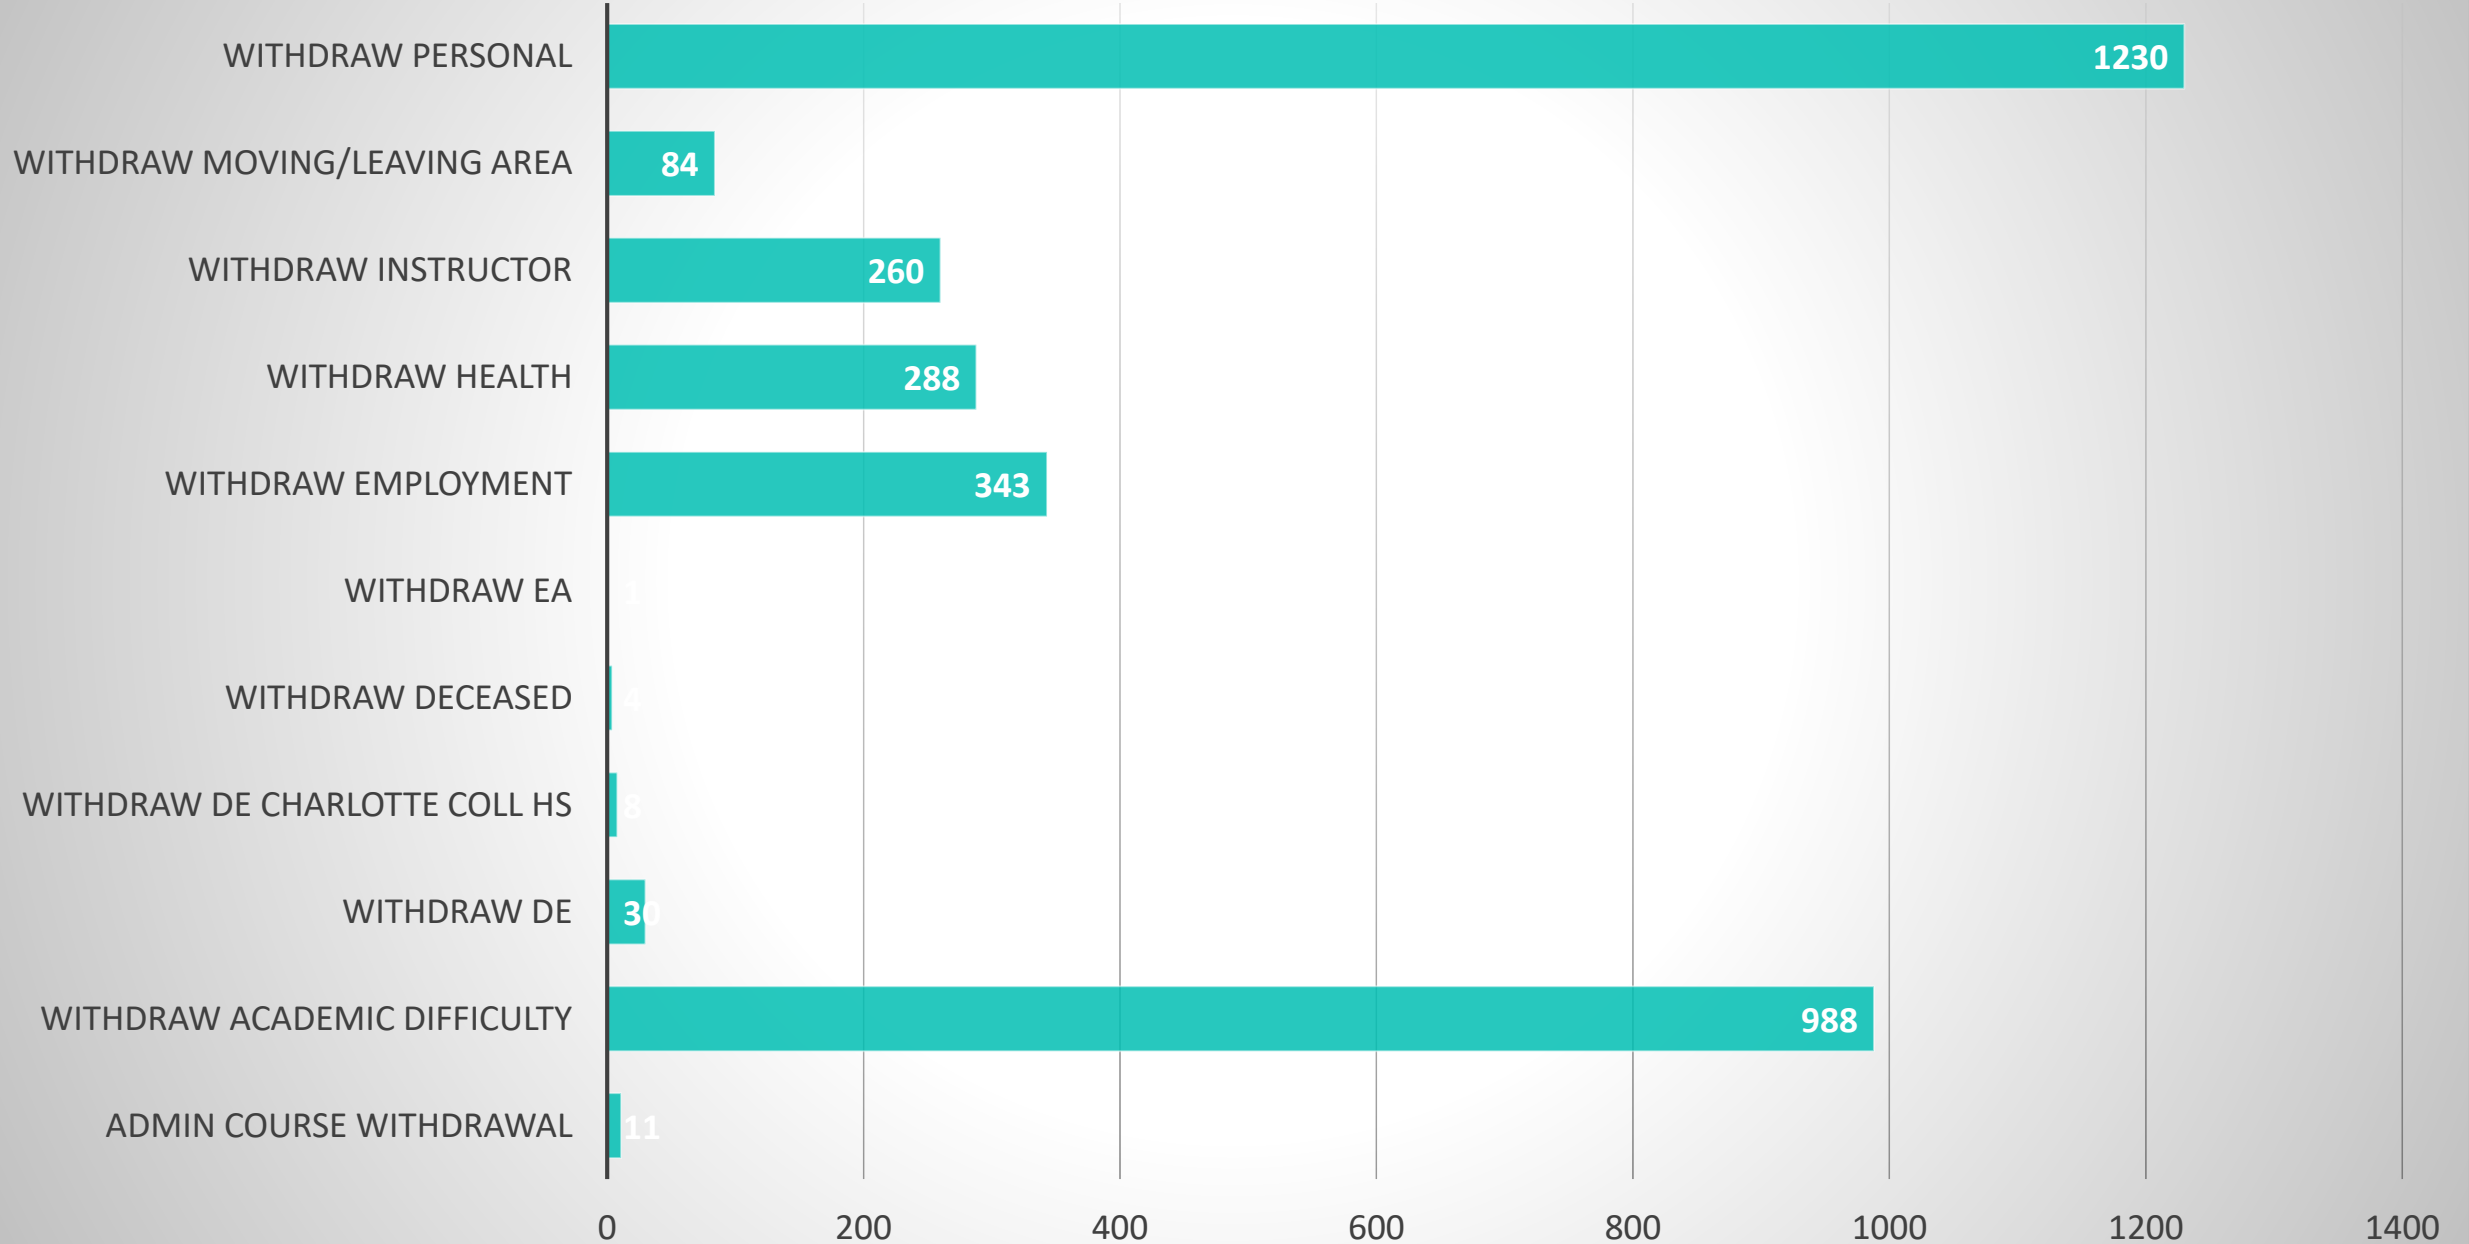

Student Withdrawals – Fall 2020

3,247 Withdrawals

2127 Unique individuals

Age Range: 16-71

63% Female

STUDENTS WHO WITHDREW DURING FALL 2020

FSW

WITHDRAW REASON

WITHDRAW REASON - FSW

Course withdraws by subject
Fall 2021

Course	Withdraws
MAT 0057	41
MAT 1033	249
MAT 1100	39

62% female
Age Range: 16-56

Course	Withdraws
ENC 0022	6
ENC 1101	177
ENC 1102	73
ENC 1130	7

61% female

Age Range: 16-53

ENC Withdraw Reason

WITHDRAW REASON - ENC

WITHDRAW REASON - FSW

Course	Withdraws
SLS 1301	2
SLS 1331	2
SLS 1515	133

54% female

Age Range: 16-47