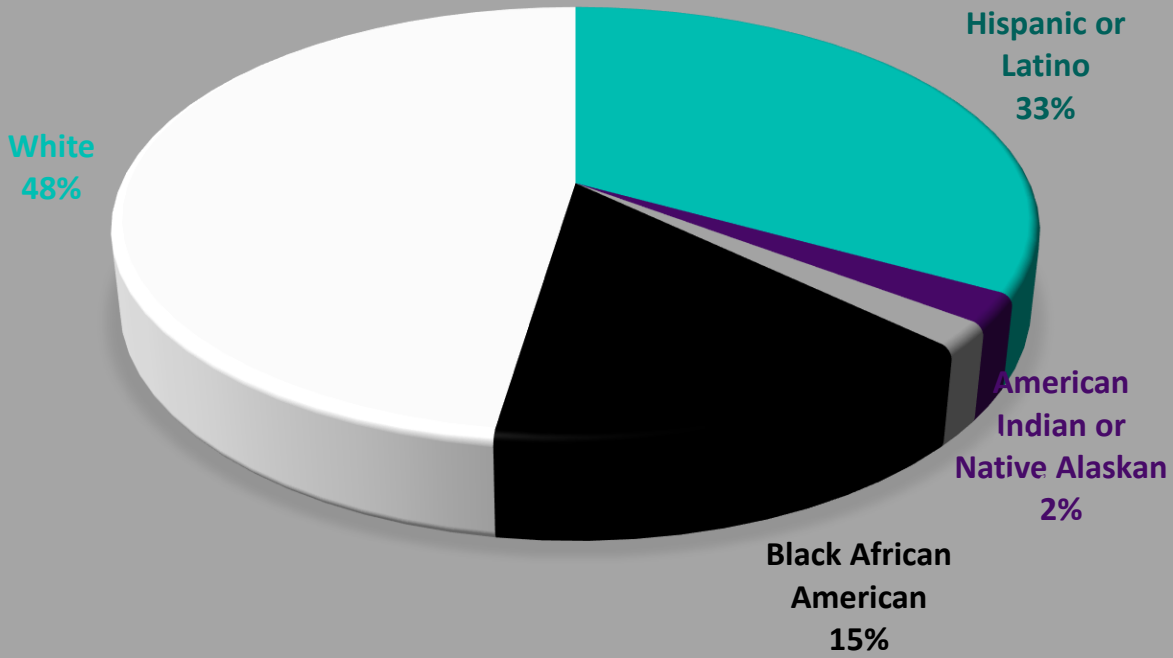

Student Withdrawals – Fall 2020

3,247 Withdrawals

2127 Unique individuals

Age Range: 16-71

63% Female

STUDENTS WHO WITHDREW DURING FALL 2020

FSW

WITHDRAW REASON

WITHDRAW REASON - FSW

Course withdraws by subject
Fall 2021

Course	Withdraws
MAT 0057	41
MAT 1033	249
MAT 1100	39

62% female
Age Range: 16-56

Course	Withdraws
ENC 0022	6
ENC 1101	177
ENC 1102	73
ENC 1130	7

61% female

Age Range: 16-53

ENC Withdraw Reason

WITHDRAW REASON - ENC

WITHDRAW REASON - FSW

Course	Withdraws
SLS 1301	2
SLS 1331	2
SLS 1515	133

54% female

Age Range: 16-47