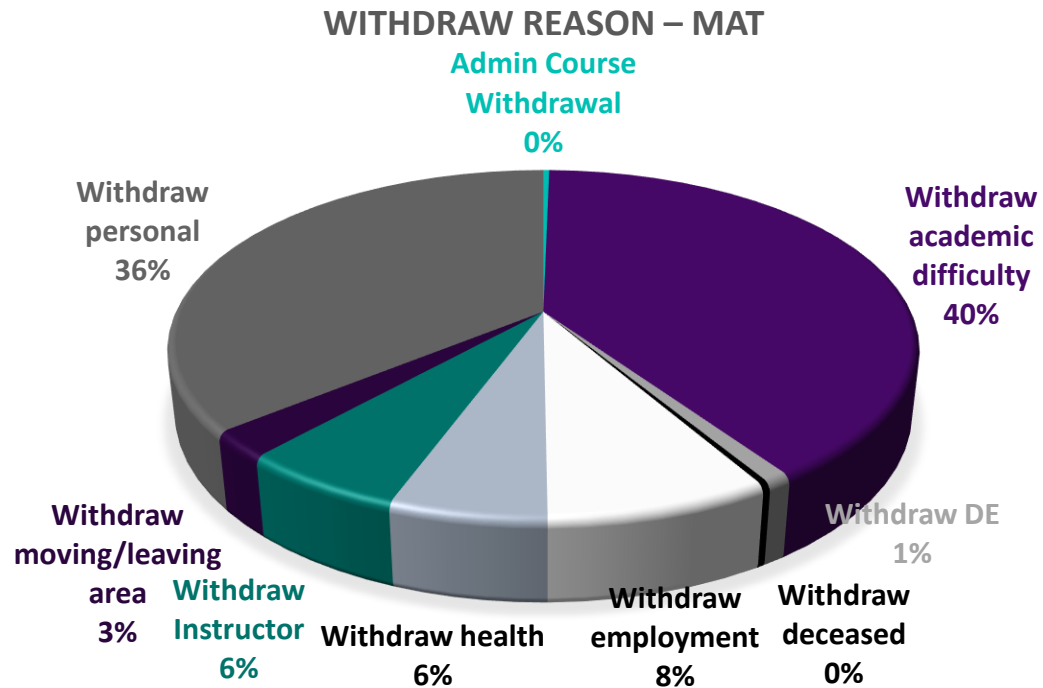

WITHDRAW REASON - FSW

Course withdraws by subject
Fall 2021

Course	Withdraws
MAT 0057	41
MAT 1033	249
MAT 1100	39

62% female
Age Range: 16-56

Course	Withdraws
ENC 0022	6
ENC 1101	177
ENC 1102	73
ENC 1130	7

61% female

Age Range: 16-53

ENC Withdraw Reason

WITHDRAW REASON - ENC

WITHDRAW REASON - FSW

Course	Withdraws
SLS 1301	2
SLS 1331	2
SLS 1515	133

54% female

Age Range: 16-47