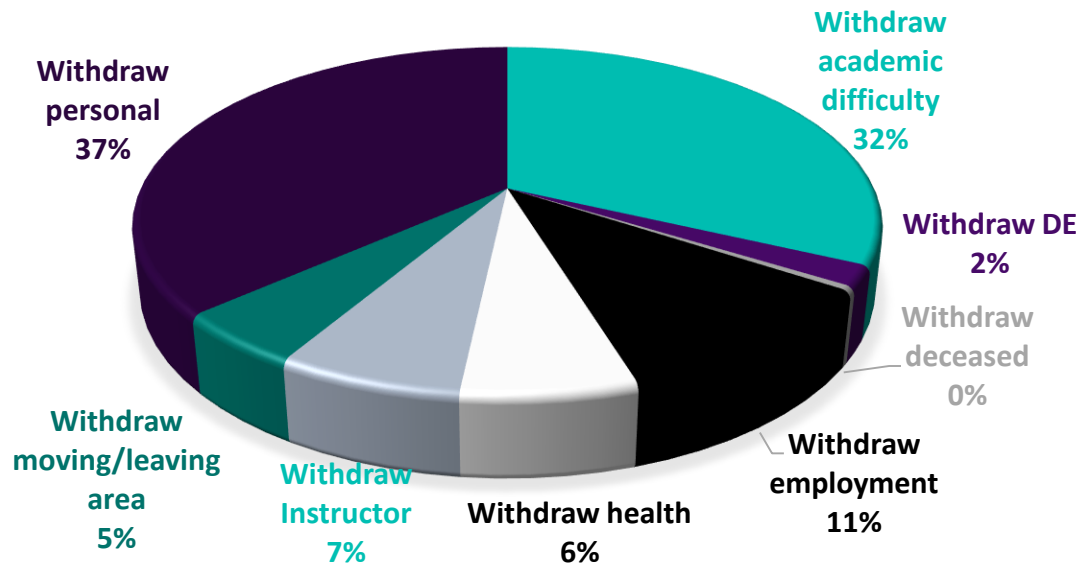

Student Withdrawals – Fall 2020

3,247 Withdrawals

2127 Unique individuals

Age Range: 16-71

63% Female

STUDENTS WHO WITHDREW DURING FALL 2020

FSW

WITHDRAW REASON

WITHDRAW REASON - FSW

Course withdraws by subject
Fall 2021

Course	Withdraws
MAT 0057	41
MAT 1033	249
MAT 1100	39

62% female
Age Range: 16-56

Course	Withdraws
ENC 0022	6
ENC 1101	177
ENC 1102	73
ENC 1130	7

61% female

Age Range: 16-53

ENC Withdraw Reason

WITHDRAW REASON - ENC

WITHDRAW REASON - FSW

Course	Withdraws
SLS 1301	2
SLS 1331	2
SLS 1515	133

54% female

Age Range: 16-47