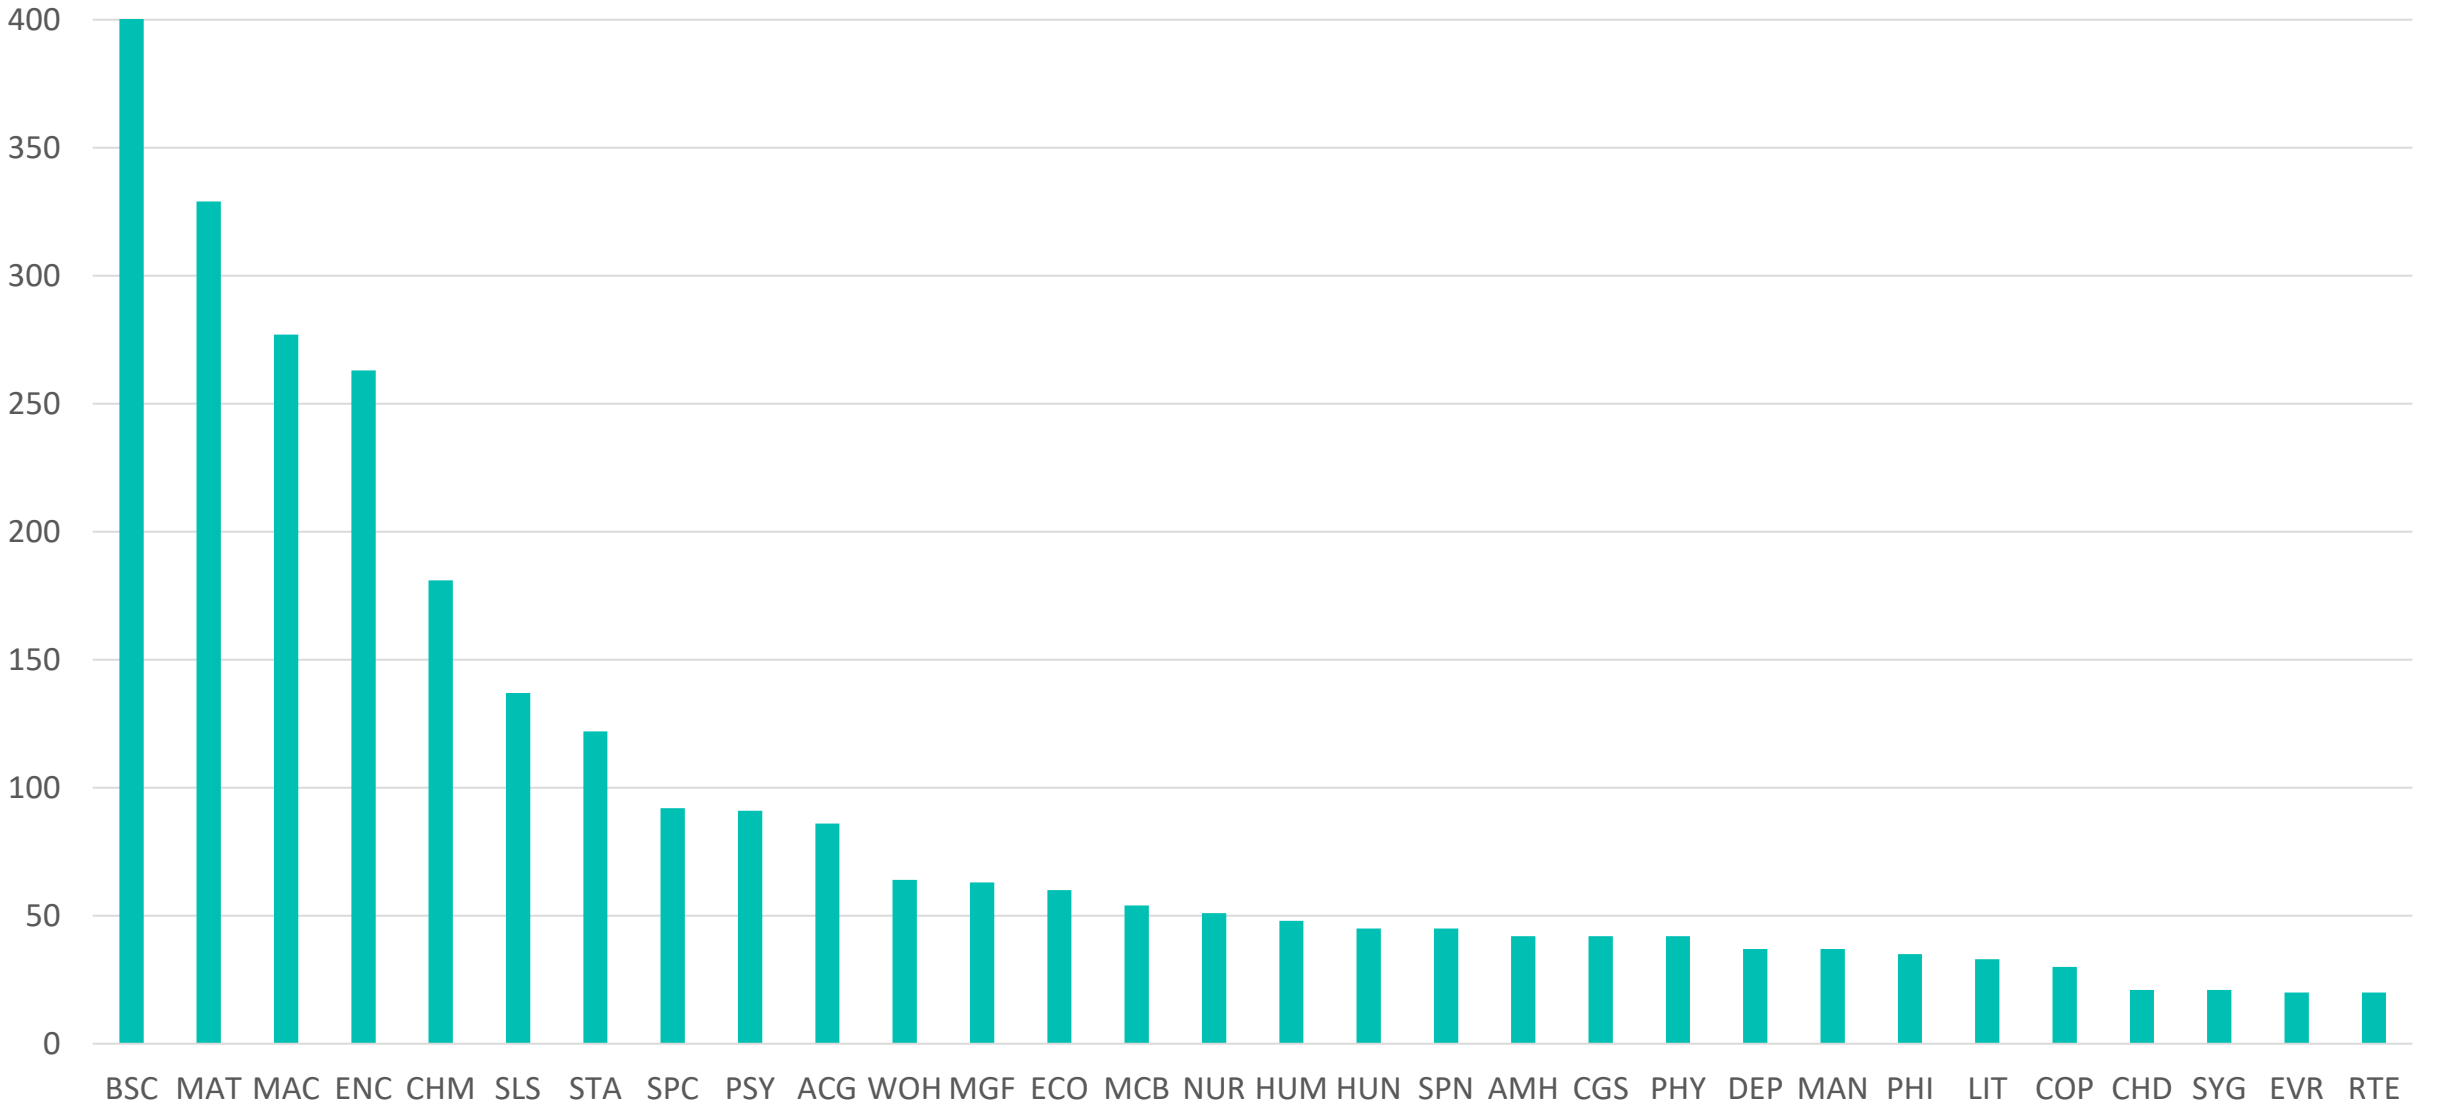

Student Withdrawals – Fall 2020

3,247 Withdrawals

2127 Unique individuals

Age Range: 16-71

63% Female

STUDENTS WHO WITHDREW DURING FALL 2020

FSW

WITHDRAW REASON

WITHDRAW REASON - FSW

Course withdraws by subject
Fall 2021

Course	Withdraws
MAT 0057	41
MAT 1033	249
MAT 1100	39

62% female
Age Range: 16-56

Course	Withdraws
ENC 0022	6
ENC 1101	177
ENC 1102	73
ENC 1130	7

61% female

Age Range: 16-53

ENC Withdraw Reason

WITHDRAW REASON - ENC

WITHDRAW REASON - FSW

Course	Withdraws
SLS 1301	2
SLS 1331	2
SLS 1515	133

54% female

Age Range: 16-47