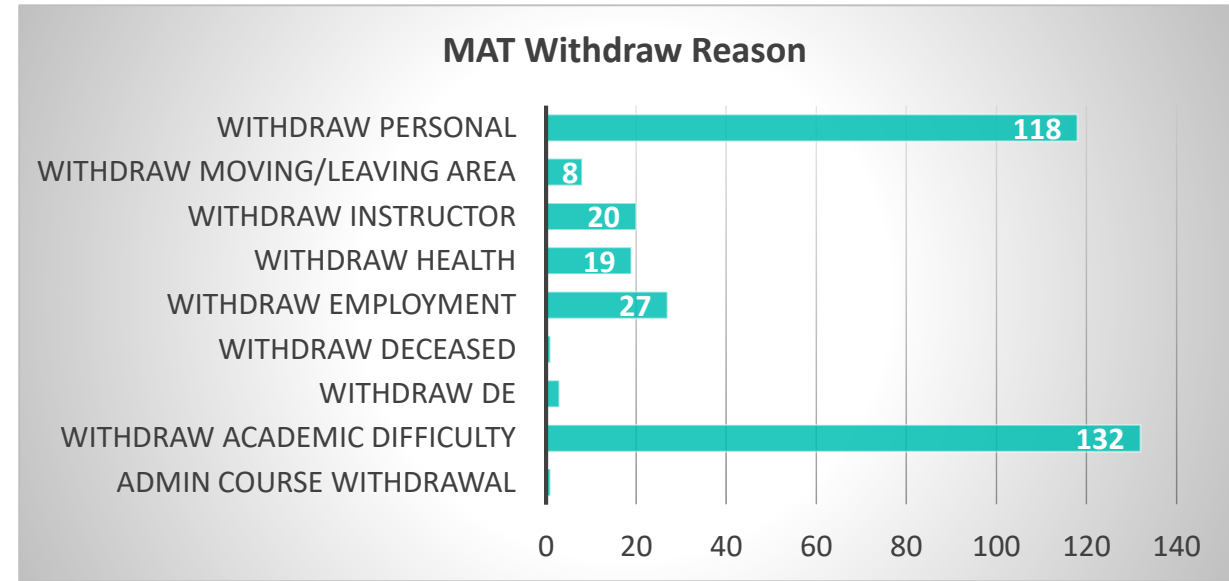

Student Withdrawals – Fall 2020

3,247 Withdrawals

2127 Unique individuals

Age Range: 16-71

63% Female

STUDENTS WHO WITHDREW DURING FALL 2020

FSW

WITHDRAW REASON

WITHDRAW REASON - FSW

Course withdraws by subject
Fall 2021

Course	Withdraws
MAT 0057	41
MAT 1033	249
MAT 1100	39

62% female
Age Range: 16-56

Course	Withdraws
ENC 0022	6
ENC 1101	177
ENC 1102	73
ENC 1130	7

61% female

Age Range: 16-53

ENC Withdraw Reason

WITHDRAW REASON - ENC

WITHDRAW REASON - FSW

Course	Withdraws
SLS 1301	2
SLS 1331	2
SLS 1515	133

54% female

Age Range: 16-47