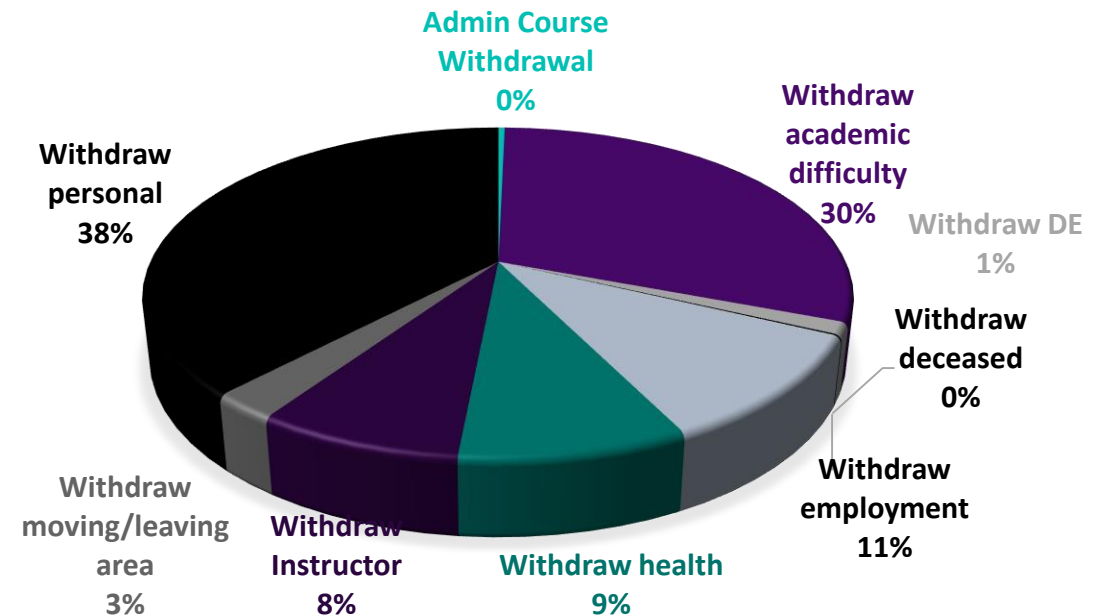

WITHDRAW REASON - FSW

Course withdraws by subject
Fall 2021

Course	Withdraws
MAT 0057	41
MAT 1033	249
MAT 1100	39

62% female
Age Range: 16-56

Course	Withdraws
ENC 0022	6
ENC 1101	177
ENC 1102	73
ENC 1130	7

61% female

Age Range: 16-53

ENC Withdraw Reason

WITHDRAW REASON - ENC

WITHDRAW REASON - FSW

Course	Withdraws
SLS 1301	2
SLS 1331	2
SLS 1515	133

54% female

Age Range: 16-47