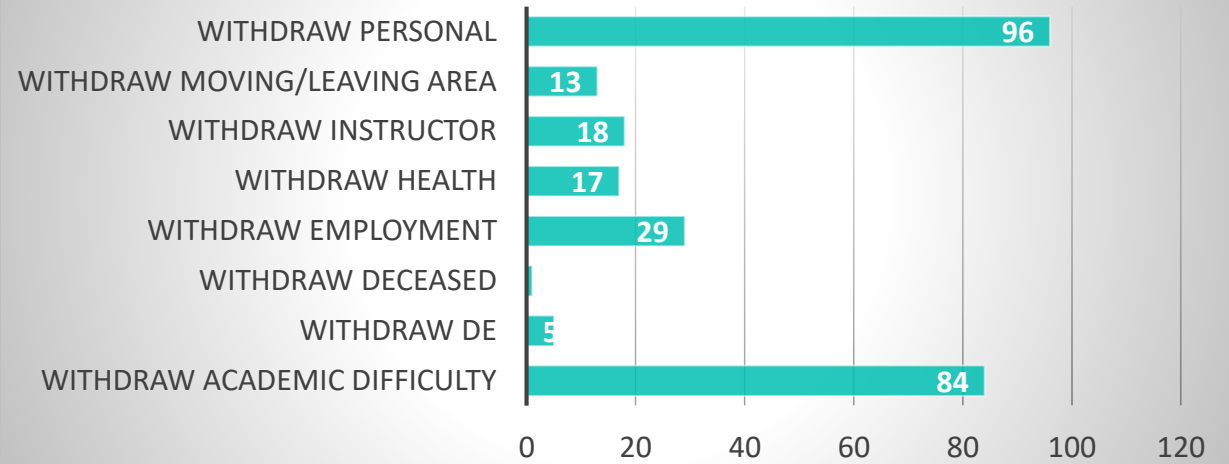

WITHDRAW REASON - FSW

Course withdraws by subject
Fall 2021

Course	Withdraws
MAT 0057	41
MAT 1033	249
MAT 1100	39

62% female
Age Range: 16-56

Course	Withdraws
ENC 0022	6
ENC 1101	177
ENC 1102	73
ENC 1130	7

61% female

Age Range: 16-53

ENC Withdraw Reason

WITHDRAW REASON - ENC

WITHDRAW REASON - FSW

Course	Withdraws
SLS 1301	2
SLS 1331	2
SLS 1515	133

54% female

Age Range: 16-47