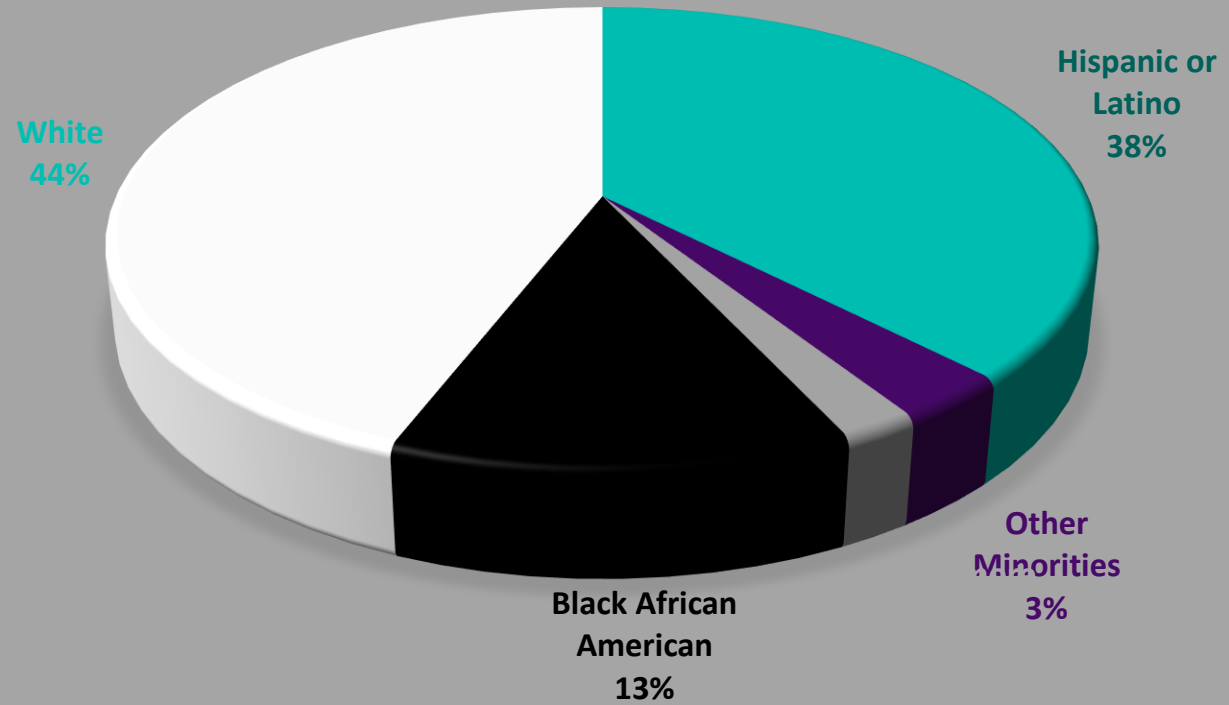

Student Withdrawals – Fall 2020

3,247 Withdrawals

2127 Unique individuals

Age Range: 16-71

63% Female

STUDENTS WHO WITHDREW DURING FALL 2020

FSW

WITHDRAW REASON

WITHDRAW REASON - FSW

Course withdraws by subject
Fall 2021

Course	Withdraws
MAT 0057	41
MAT 1033	249
MAT 1100	39

62% female
Age Range: 16-56

Course	Withdraws
ENC 0022	6
ENC 1101	177
ENC 1102	73
ENC 1130	7

61% female

Age Range: 16-53

ENC Withdraw Reason

WITHDRAW REASON - ENC

WITHDRAW REASON - FSW

Course	Withdraws
SLS 1301	2
SLS 1331	2
SLS 1515	133

54% female

Age Range: 16-47