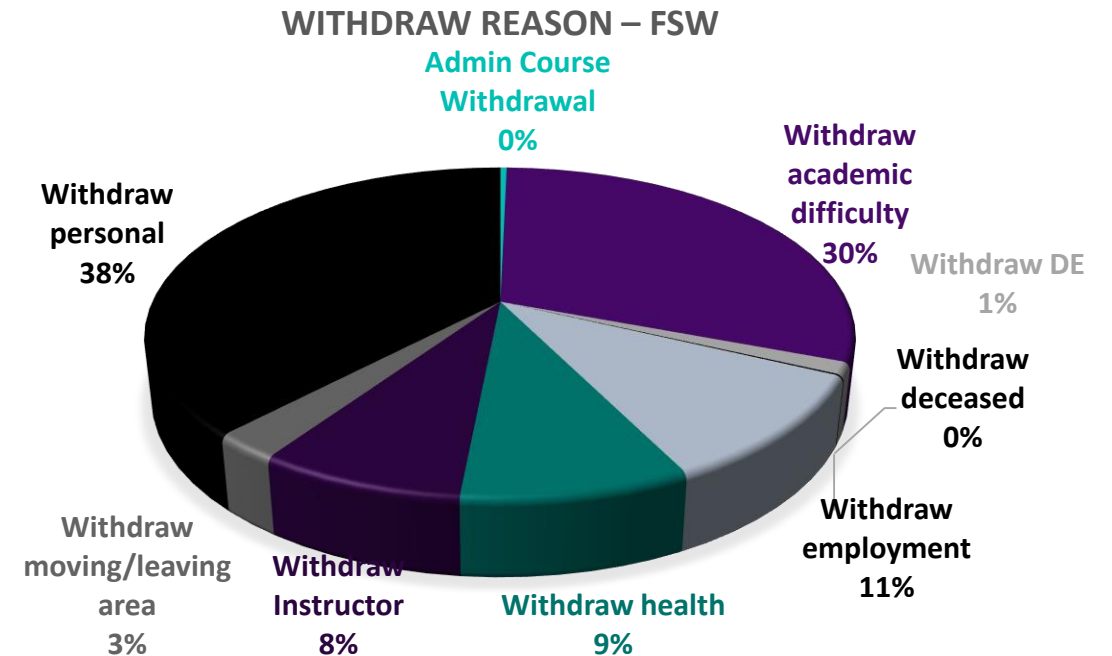

WITHDRAW REASON - FSW

Course withdraws by subject
Fall 2021

Course	Withdraws
MAT 0057	41
MAT 1033	249
MAT 1100	39

62% female
Age Range: 16-56

Course	Withdraws
ENC 0022	6
ENC 1101	177
ENC 1102	73
ENC 1130	7

61% female

Age Range: 16-53

ENC Withdraw Reason

WITHDRAW REASON - ENC

WITHDRAW REASON - FSW

Course	Withdraws
SLS 1301	2
SLS 1331	2
SLS 1515	133

54% female

Age Range: 16-47