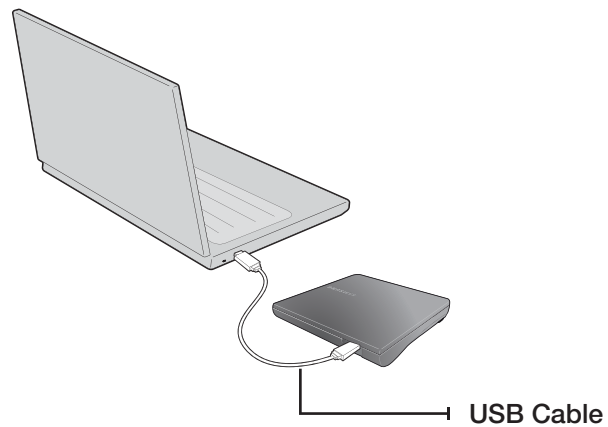

Next >

1 Connecting the USB cable

2-2 Connecting the USB cable to your TV & Android Tablet

2-1 Connecting the USB cable to your PC

2-3 How to change to AV connectivity mode?

1. Open the tray.

2. Press the Eject button for 3 seconds.