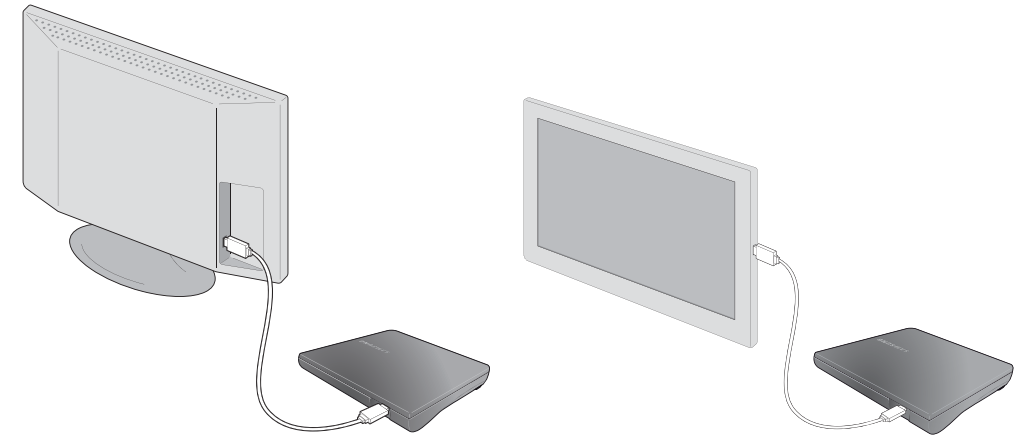

Quick Installation Guide

SAMSUNG

Designed by **Toshiba Samsung Storage Technology**
Code No.: BG68-01912A Rev.02

English

Please read the User Manual carefully before using this product, especially the safety and operating instructions. These can be found on the provided CD or by visiting the website mentioned below.
<http://www.tsstodd.com> → Support → Download Center → Web User Manual

Next >

1 Connecting the USB cable

2-2 Connecting the USB cable to your TV & Android Tablet

2-1 Connecting the USB cable to your PC

2-3 How to change to AV connectivity mode?

1. Open the tray.

2. Press the Eject button for 3 seconds.