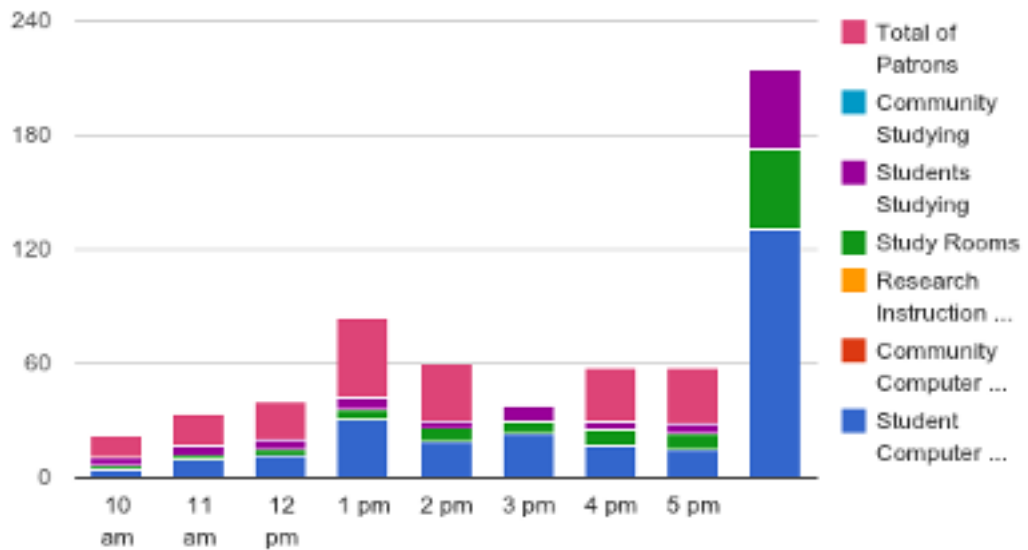

Edison State College Library: Weekend Usage Statistics

Date:	Saturday August 4, 2012								
Semester:	Spring 2012								
Type of Use	10 am	11 am	12 pm	1 pm	2 pm	3 pm	4 pm	5 pm	
Student Computer Users	4	10	12	31	19	23	17	15	131
Community Computer Users	0	0	0	0	0	0	0	0	0
Research Instruction Lab	0	0	0	0	0	0	0	0	0
Study Rooms	2	2	3	5	7	7	8	8	42
Students Studying	5	5	5	6	4	8	4	5	42
Community Studying	0	0	0	0	0	0	0	0	0
Total	11	17	20	42	20	30	29	28	200

Weekend Usage Statistics Saturday July 28, 2012

Numbers reflect the amount of people occupying the space per hour.