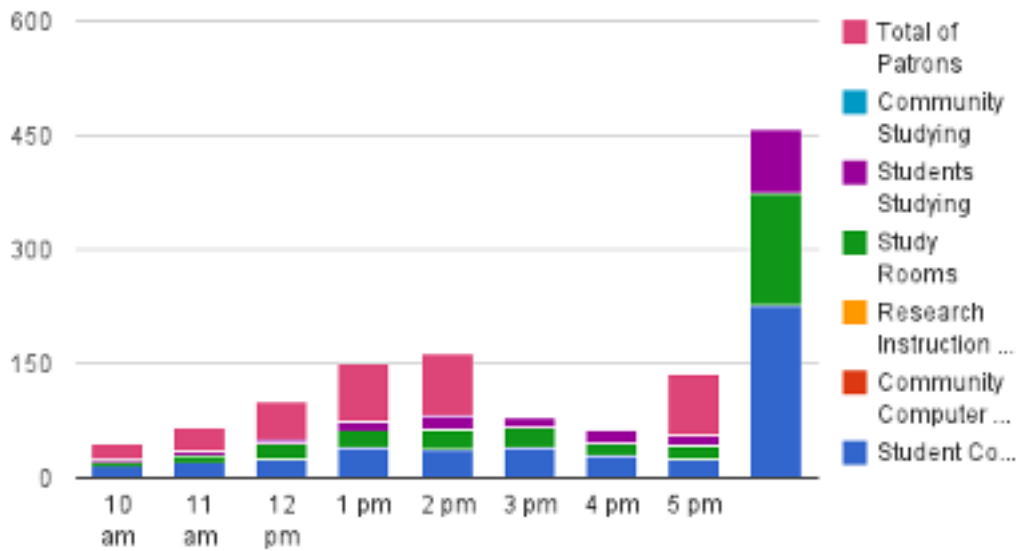

Edison State College Library: Weekend Usage Statistics

Date: Saturday, September 8, 2012

Semester: Fall 2012

Type of Use	10 am	11 am	12 pm	1 pm	2 pm	3 pm	4 pm	5 pm	
Student Computer Users	15	20	23	40	37	39	28	24	226
Community Computer Users	0	0	0	0	0	0	0	0	0
Research Instruction Lab	0	0	0	0	0	0	0	0	0
Study Rooms	6	10	23	22	26	26	18	17	148
Students Studying	2	3	4	13	19	15	16	13	85
Community Studying	0	0	0	0	0	0	0	0	0

Weekend Usage Statistics Saturday September 8, 2012

*Numbers reflect the amount of people occupying the space per hour.