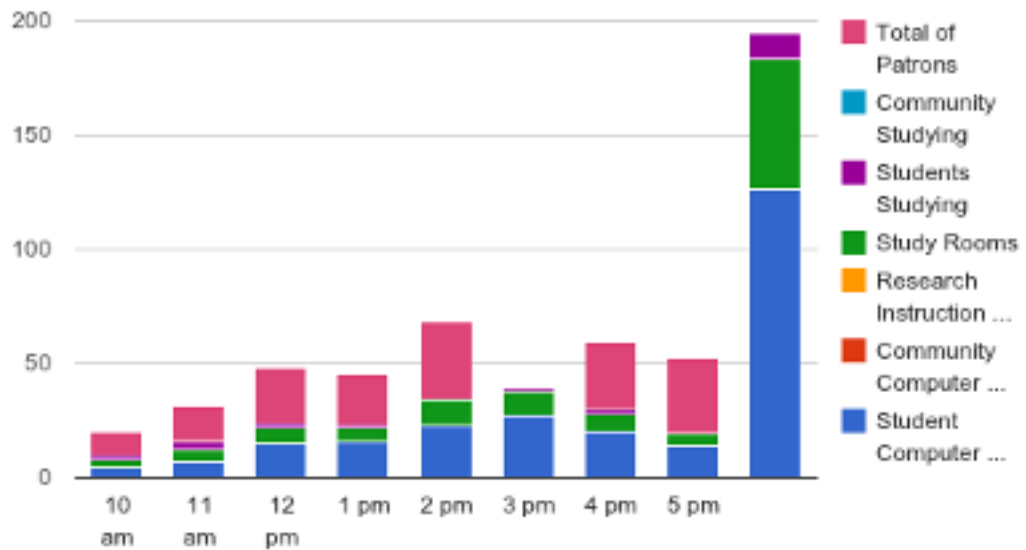

Edison State College Library: Weekend Usage Statistics

Date:	Saturday August 11, 2012								
Semester:	Spring 2012								
Type of Use	10 am	11 am	12 pm	1 pm	2 pm	3 pm	4 pm	5 pm	
Student Computer Users	4	7	15	16	23	27	20	14	126
Community Computer Users	0	0	0	0	0	0	0	0	0
Research Instruction Lab	0	0	0	0	0	0	0	0	0
Study Rooms	4	5	7	6	11	11	8	5	57
Students Studying	2	4	2	1	0	1	2	0	12
Community Studying	0	0	0	0	0	0	0	0	0
Total of Patrons	10	16	24	23	34	39	30	24	246

Weekend Usage Statistics Saturday August 11, 2012

Numbers reflect the amount of people occupying the space per hour.