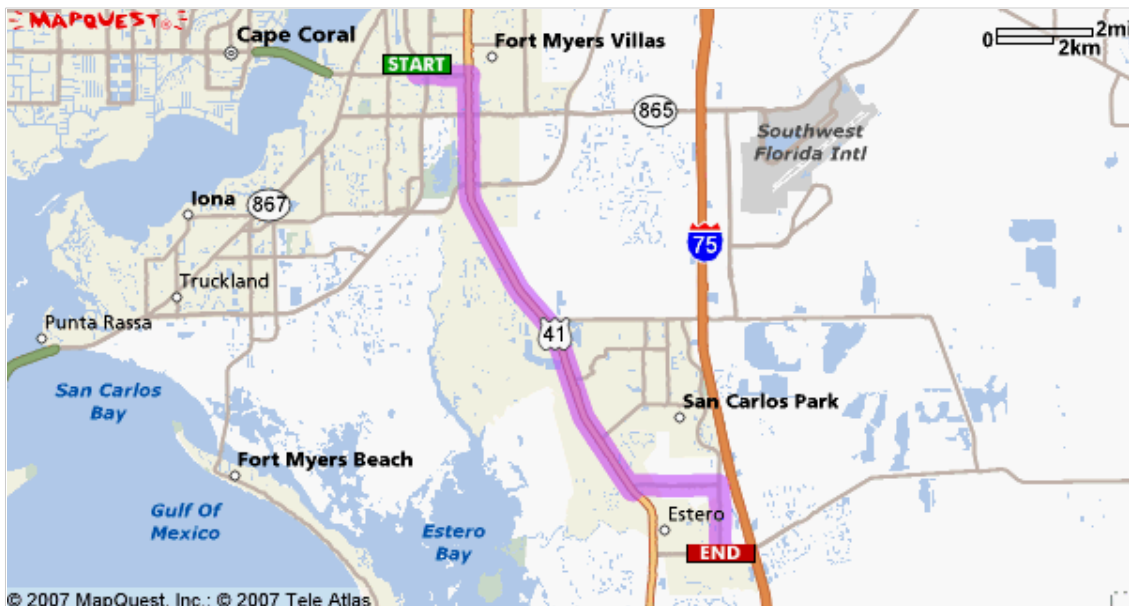

**End:** 21100 3 Oaks Pkwy  
Estero, FL 33928-3020, US

**Notes:**

Directions	Distance
<b>Total Est. Time:</b> 19 minutes <b>Total Est. Distance:</b> 12.43 miles	
 <b>1:</b> Start out going EAST on COLLEGE PKWY toward CORPORATE CT.	1.0 miles
 <b>2:</b> Turn RIGHT onto S CLEVELAND AVE / US-41 S / FL-45 S. Continue to follow US-41 S / FL-45 S.	8.5 miles
 <b>3:</b> Turn LEFT onto ESTERO PKWY.	1.8 miles
 <b>4:</b> Turn RIGHT onto THREE OAKS PKWY.	1.0 miles
 <b>5:</b> Turn LEFT onto QUENTE WAY.	<0.1 miles
 <b>6:</b> End at <b>21100 3 Oaks Pkwy</b> Estero, FL 33928-3020, US	
<b>Total Est. Time:</b> 19 minutes <b>Total Est. Distance:</b> 12.43 miles	